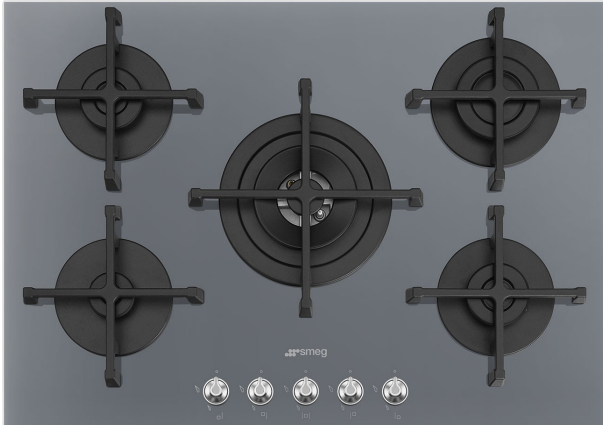

PV175SSA

Hob, Aesthetics: Linea, Gas, 70/75 cm, Silver, Built-in type: Ultra-low profile or Fully Flushed

TYPE

Product Family: Hob • Dimensions: 70/75 cm • Type: Gas • Built-in type: Ultra-low profile or Fully Flushed • Power supply: Gas •

EAN code: 8017709295226

AESTHETICS

Colour: Silver • Finishing: Glass • Aesthetics: Linea • Material: Glass • Glass type: Standard (clear) • Controls colour: Steel effect •

Type of control setting: Control knobs • Control knob position: Front • No. of controls: 5 • Glass edge: Straight edge • Glass on

Steel: Yes • Pan stands: Cast iron • Burners: Standard • Burners Material: Aluminium • Serigraphy colour: White

PROGRAMS / FUNCTIONS

Total no. of cook zones: 5 • No. of gas cook zones: 5

OPTIONS

Worktop Cut-Out: 482-486x560-564 mm

ALSO AVAILABLE

LOGISTIC INFORMATION

Dimensions of the product (mm): 48x720x510 • Depth: 510 mm • Width: 720 mm • Product Height: 48 mm

ACCESSORIES INCLUDED

Other gas nozzles included: G110 City gas, G20 Natural gas