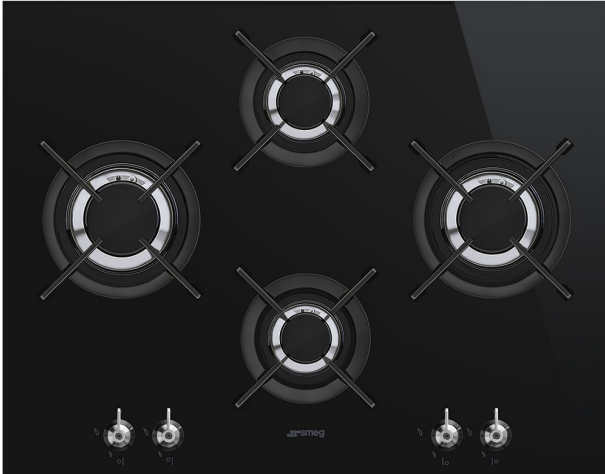

PV364LCN

Hob, Aesthetics: Classica, Gas, 65 cm, Black, Built-in type: Ultra-low profile or Fully Flushed

TYPE

Product Family: Hob • Dimensions: 65 cm • Type: Gas • Built-in type: Ultra-low profile or Fully Flushed • Power supply: Gas • EAN code: 8017709233501

AESTHETICS

Colour: Black • Finishing: Glass • Aesthetics: Classica • Material: Glass • Glass type: Ceramic • Controls colour: Steel effect • Type of control setting: Control knobs • Control knob position: Front • No. of controls: 4 • Glass edge: Straight edge • Glass on Steel: Yes • Pan stands: Cast iron • Burners: Smeg Contemporary • Burners Material: Brass • Burner Coating: Nichelato • Serigraphy colour: Grey